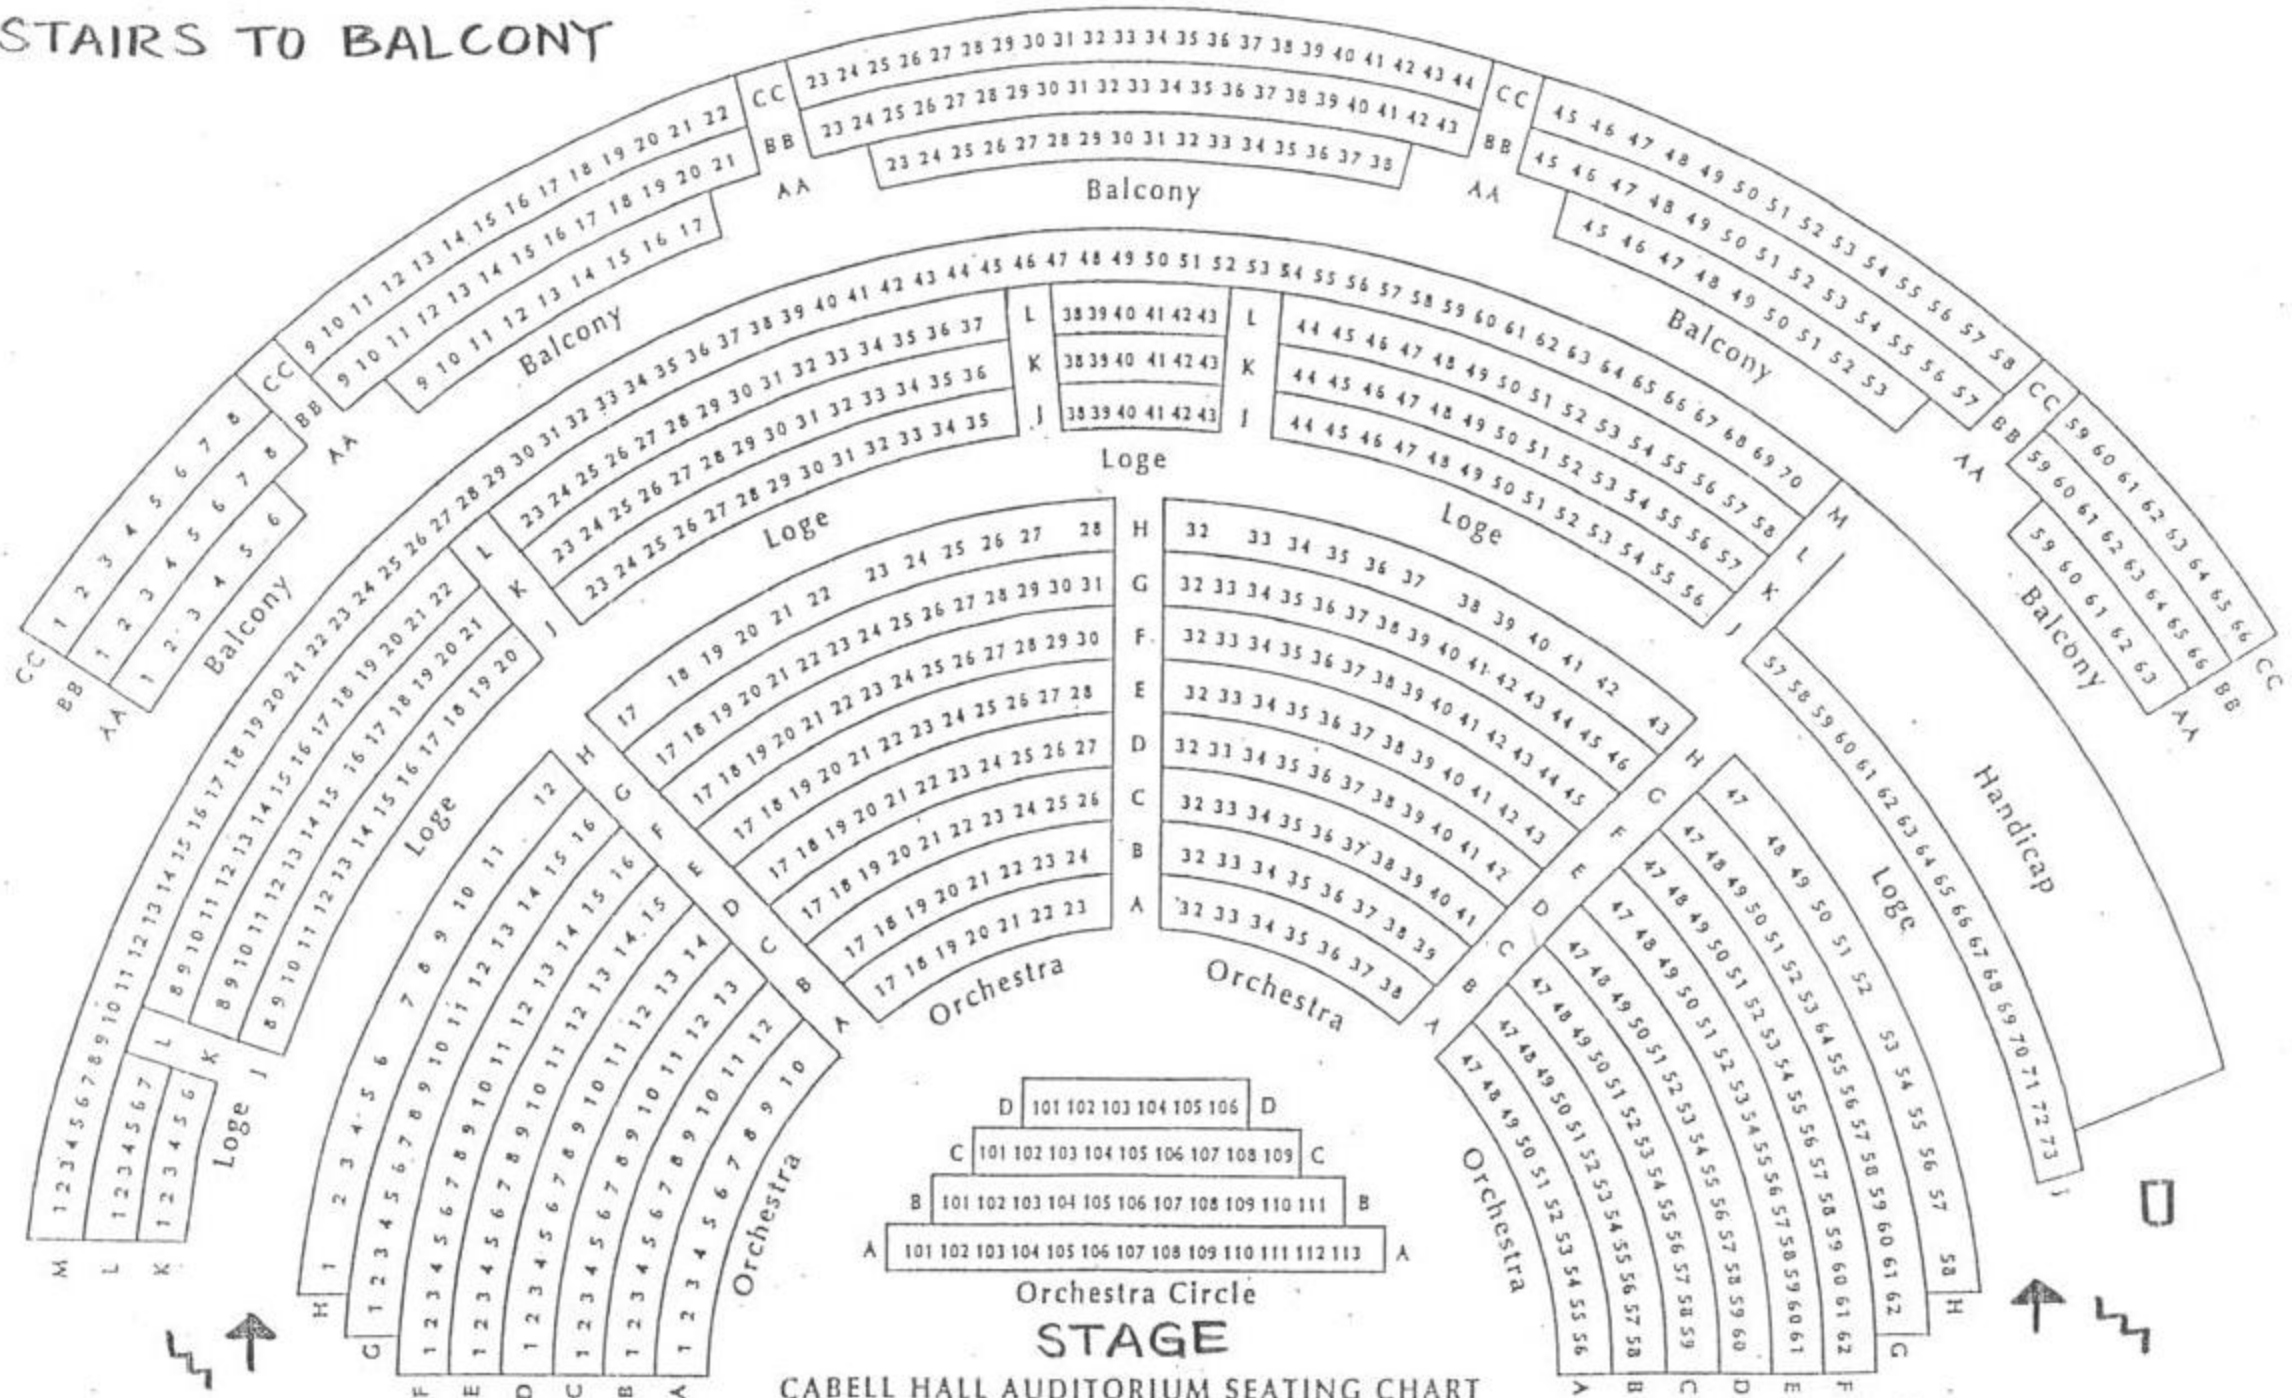

|| ELEVATOR

↑ AUDITORIUM ENTRANCE

↙ STAIRS TO BALCONY

FACING STAGE - RIGHT SIDE

FACING STAGE - LEFT SIDE

CABELL HALL AUDITORIUM SEATING CHART

OLD CABELL HALL ENTRANCE